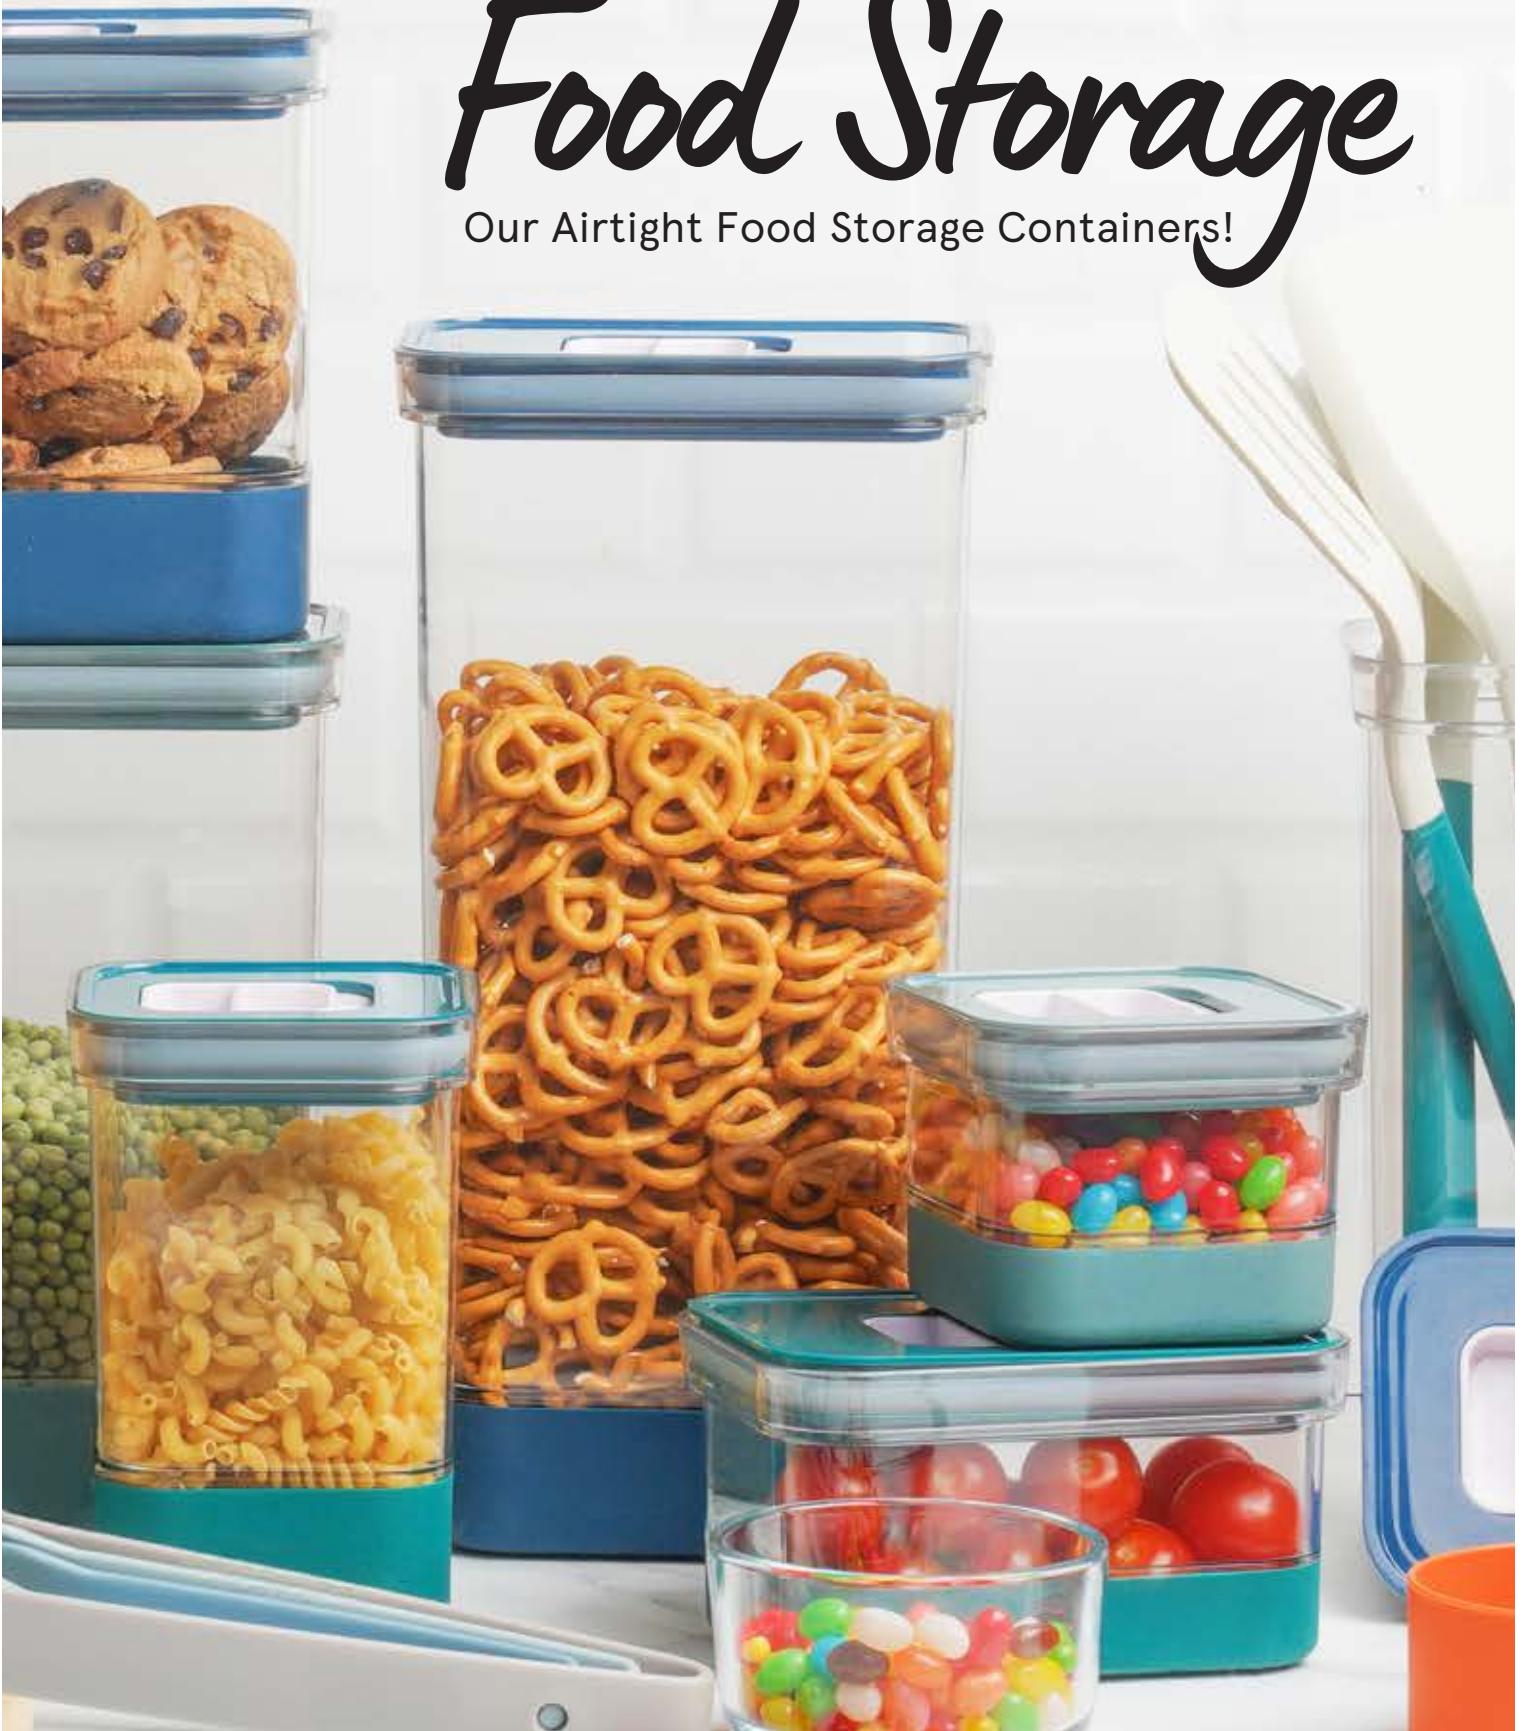

# Silicone Bottom *Food Storage*

Our Airtight Food Storage Containers!

**0.4L Square Container**

AT41190 (36) 10.5x10.5x8cm  
CBM: 0.050m<sup>3</sup>

ABS + PET + Silicone

**1L Square Container**

AT41191 (24) 10.5x10.5x16cm  
CBM: 0.059m<sup>3</sup>